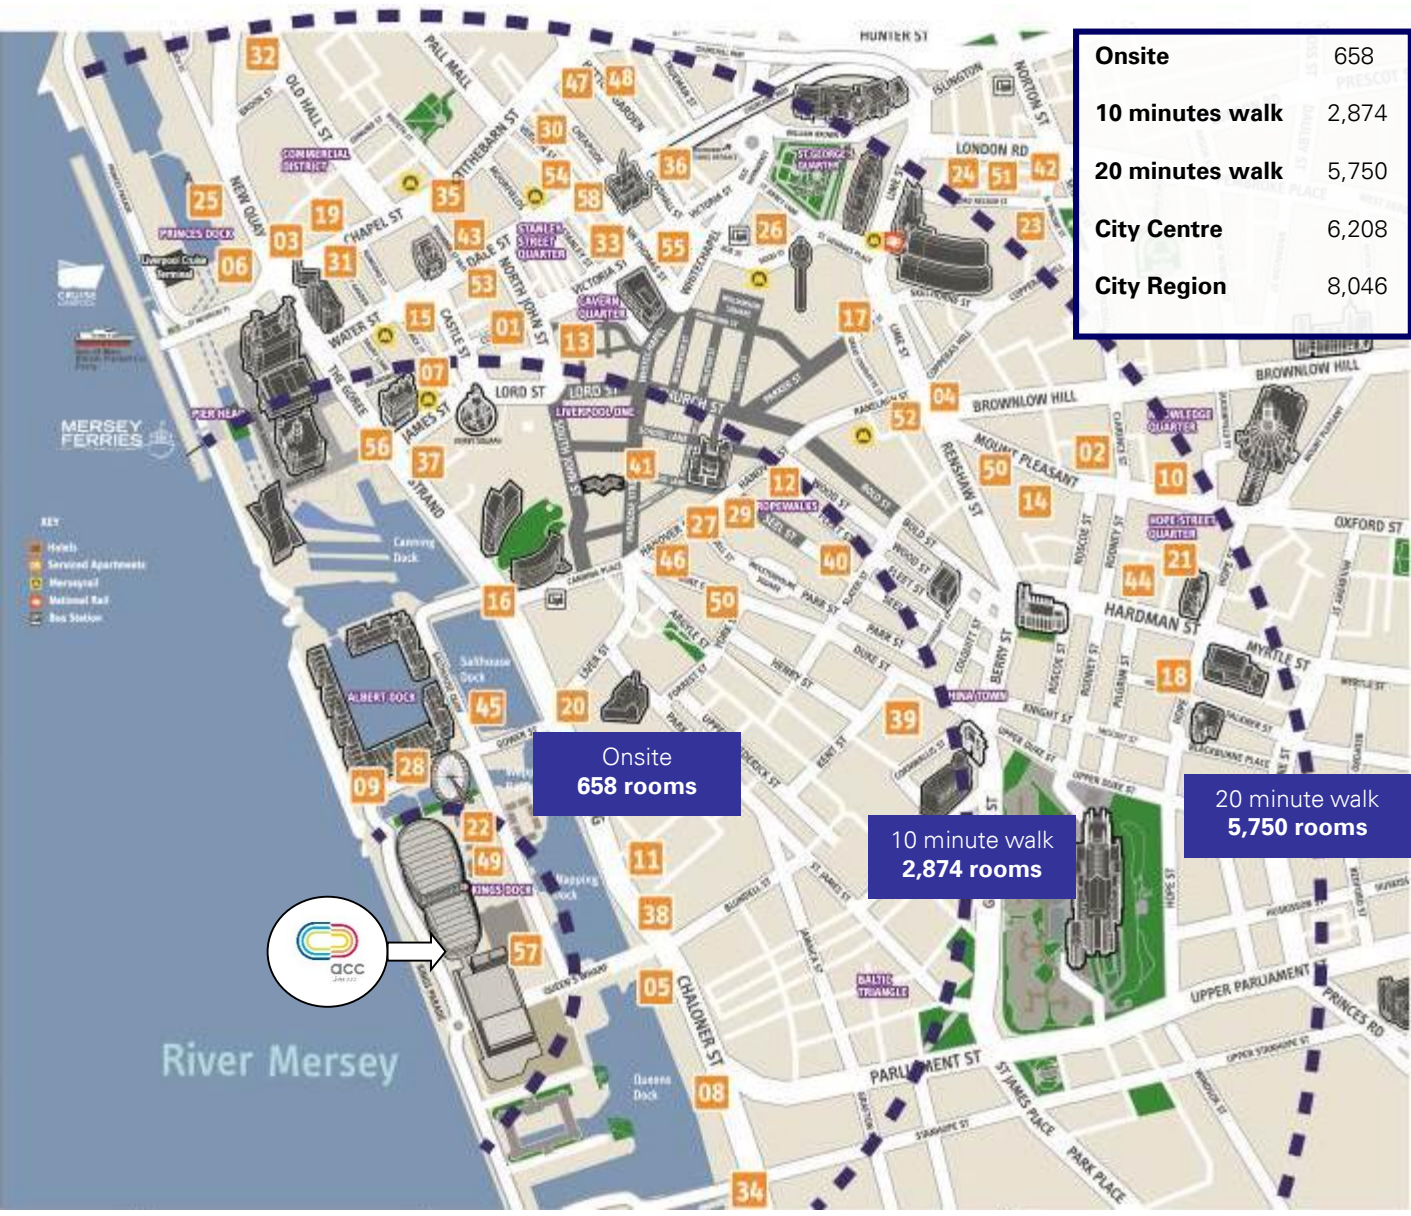

ACCOMMODATION

Onsite	658
10 minutes walk	2,874
20 minutes walk	5,750
City Centre	6,208
City Region	8,046

01	62 Castle Street	21	International Inn/Cocoon	41	Bridge Street Liverpool ONE
02	Aachen Hotel	22	Jurys Inn *On site hotel	42	Bridpoint Apartments
03	Mercure, Atlantic Tower	23	The Liner	43	Daytripper Apartments
04	Britannia Adelphi	24	Lord Nelson Hotel	44	International Inn Serviced Apartments
05	Campanile	25	Malmaison	45	Joker Boat and Yellow Submarine
06	Crowne Plaza	26	Marriott, City Centre	46	Posh Pads Casartelli
07	Days Inn	27	Novotel	47	Premier Apartments
08	Dolby Hotel	28	Premier Inn, Albert Dock	48	Richmond Luxury Living
09	Express by Holiday Inn	29	Premier Inn, Hanover Street	49	Staybridge Suites *On site hotel
10	Hallmark Inn	30	Premier Inn, Vernon Street	50	Stayliverpool
11	Hampton by Hilton	31	Racquet Club	51	Trafalgar Warehouse Apartments
12	Hanover Hotel	32	Radisson Blu	52	Adagio
13	Hard Days Night Hotel	33	Sir Thomas Hotel	53	Aloft Hotel
14	Hatters Hostel	34	Travelodge, Liverpool Docks	54	Ibis Styles
15	Heywood House Hotel	35	Travelodge, Exchange St East	55	Signature Living
16	Hilton Liverpool	36	Travelodge, Liverpool Central	56	Titanic Hotel
17	Holiday Inn, City Centre	37	Travelodge, Liverpool Central – The Strand	57	Pullman Hotel *On site hotel
18	Hope Street Hotel	38	YHA	58	Doubletree by Hilton
19	Hotel Indigo	39	Base Serviced Apartments		
20	Ibis/Formule 1	40	The Nadler		